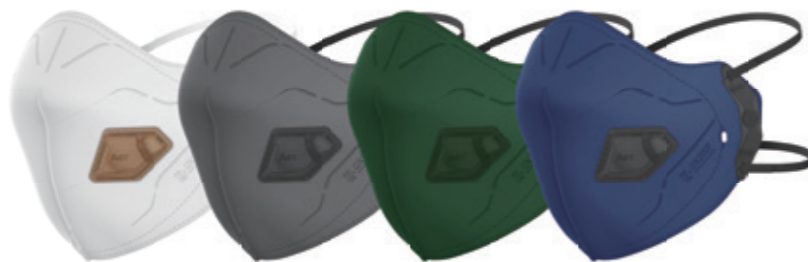

QX200F

활성탄(ACF)

WHITE GRAY GREEN DARK BLUE

INDUSTRIAL Mask

산업현장 및 일상생활에서 사용되는 안면부 여과식 방진 마스크
Disposable Respiratos for industrial site and everyday life

한국산업안전보건공단 인증 특급/1급 방진마스크
KOSHA certification Special grade / 1st grade Dustproof Mask

산업현장은 물론, 일반인도 가능한 손쉬운 착용감은 기본, 우수한 안전성과 세련된 디자인, 스타일리쉬한 4종 컬러로 새롭게 선보이는 AER Q 마스크

AER Q mask available in industrial sites, available to the public, easy to wear, excellent safety and sophisticated design, and released in four stylish colors

활성탄 필터층 첨가한 국내생산 프리미엄 고품질 마스크
Domestic-produced premium high-quality mask with activated carbon filter layer added

독자적 기술 초고압 정전 필터, 아에르만의 독자적 기술로 개발된 초고압 정전 처리된 필터
High-performance air filter fabric (Applied new Air Plus filter, low differential pressure MB filter)

인체공학적으로 설계된 무독성 이너실드로 사용자에게 편안한 호흡을 선사함 (우수한 안전성)
Ergonomically designed non-toxic inner shield provides comfortable breathing to the user while adding activated carbon filters to provide comfortable breathing (Superior safety)

공간확보 P.P 몰드, 마스크의 형상 유지 및 편안한 호흡을 위한 공간 확보 몰드 적용 (편안한 착용감)

Application of P.P. mold for securing space for maintaining shape of mask and comfortable breathing (Comfortable fit)

Aer

AER Q Series

안면부 여과식 마스크
Disposable Respiratos