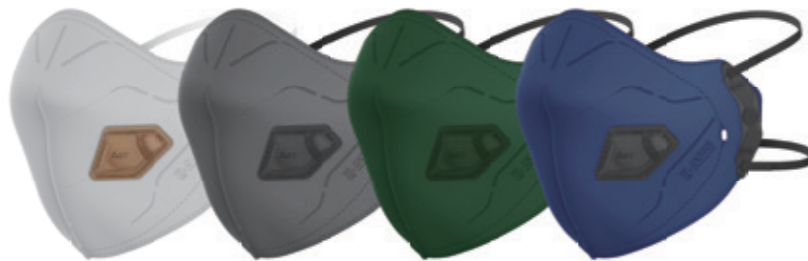

COLOR —
BURGUNDY

COLOR —
KHAKI

GRADE — 2nd
SIZE — L/M/S
COLOR — WHITE

AER QX Series

안면부 여과식 마스크
Disposable Respiratos

활성탄 타입
ACF TYPE

QX300S

활성탄(ACF)